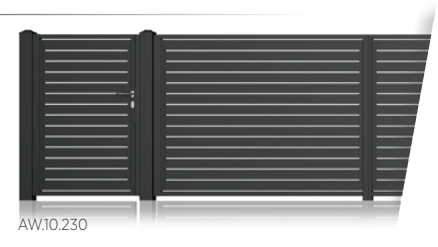

Highlight your space

Modern **design**

- 8 models.
- Perfect if you want to increase the privacy of your property.
- Steel fences are protected using the DUPLEX system. This means high durability confirmed by the 10-year corrosion protection warranty.

CE certificate -
safety