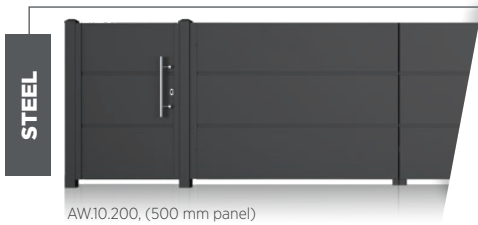

Highlight your space

Modern **design**

- 8 models.
- Perfect if you want to increase the privacy of your property.
- Steel fences are protected using the DUPLEX system. This means high durability confirmed by the 10-year corrosion protection warranty.

CE certificate -
safety