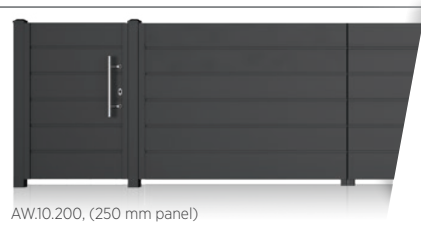

Highlight your space

Modern **design**

- 8 models.
- Perfect if you want to increase the privacy of your property.
- Steel fences are protected using the DUPLEX system. This means high durability confirmed by the 10-year corrosion protection warranty.

CE certificate -
safety