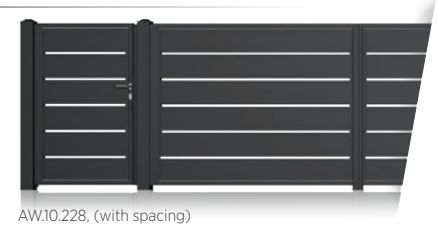

Highlight your space

Modern **design**

- 8 models.
- Perfect if you want to increase the privacy of your property.
- Steel fences are protected using the DUPLEX system. This means high durability confirmed by the 10-year corrosion protection warranty.

CE certificate -
safety