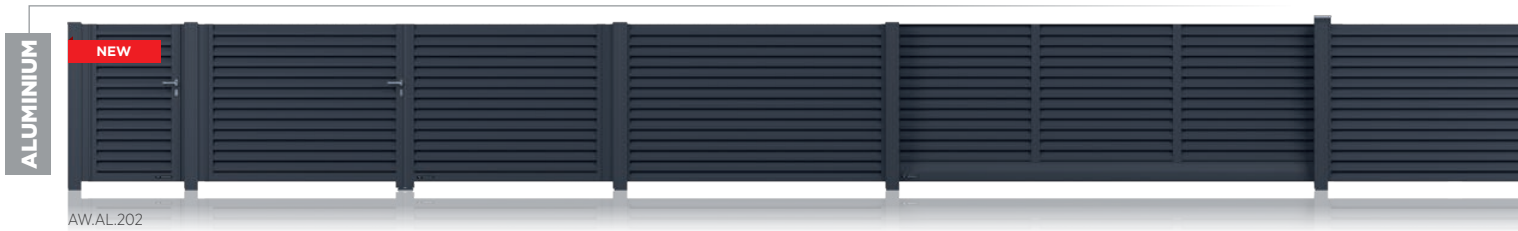

Highlight your space

Modern **design**

- 8 models.
- Perfect if you want to increase the privacy of your property.
- Steel fences are protected using the DUPLEX system. This means high durability confirmed by the 10-year corrosion protection warranty.

CE certificate -
safety