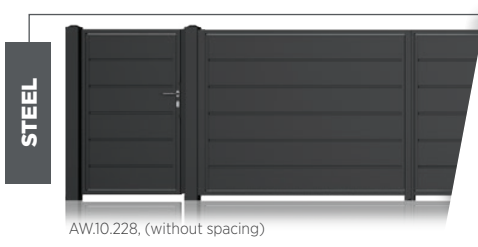

Highlight your space

Modern **design**

- 8 models.
- Perfect if you want to increase the privacy of your property.
- Steel fences are protected using the DUPLEX system. This means high durability confirmed by the 10-year corrosion protection warranty.

CE certificate -
safety