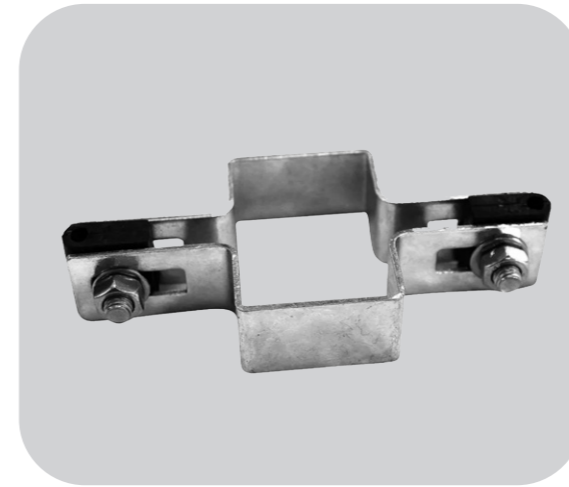

'Y' Bent Arm
Barbed Wire Support

Tensioner
Wire Accesories

Tension Wire
Chainlink support

Vega B 3D Zn
Galvanised Panel

Barbed Wire
250 m Roll

Bracepost
Support Structure

Galvanised Post
Fence Support

Fixing Collar
Panel Support

Stainless Steel Hook
Panel Support

Panel Connector
Panel Support

Galvanised Base Plate
Support structure

Double Wire Zn
Galvanised Panel

Razor Wire
15 m Roll

Fixing Clamp
Accessories

Galvanised Wire
26 m Roll

Multiplast 3 mm
PVC Coated Net

Clamp
Accessories

Bent Arm
Aluminium

Galvanised Round Post
Fence Support

RT38 Anticlimb
Security Mobile Fence

LAKQ U2
Stainless Steel Lock

Bracepost
Support Structure

Bent Round Post
Security Fence Support