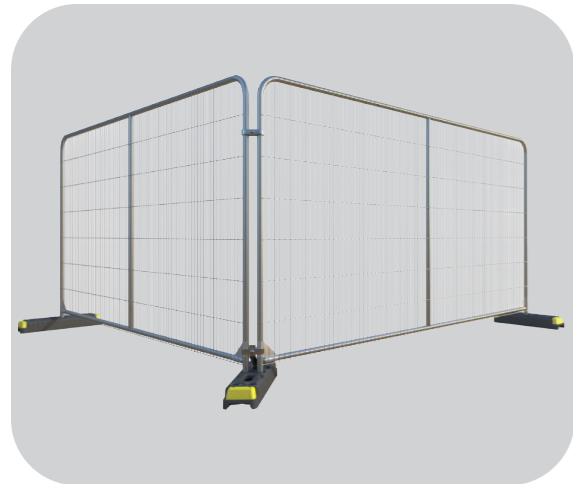

Multiplast 3 mm
PVC Coated Net

Clamp
Accessories

Bent Arm
Aluminium

Galvanised Round Post
Fence Support

RT38 Anticlimb
Security Mobile Fence

LAKQ U2
Stainless Steel Lock

Bracepost
Support Structure

Bent Round Post
Security Fence Support