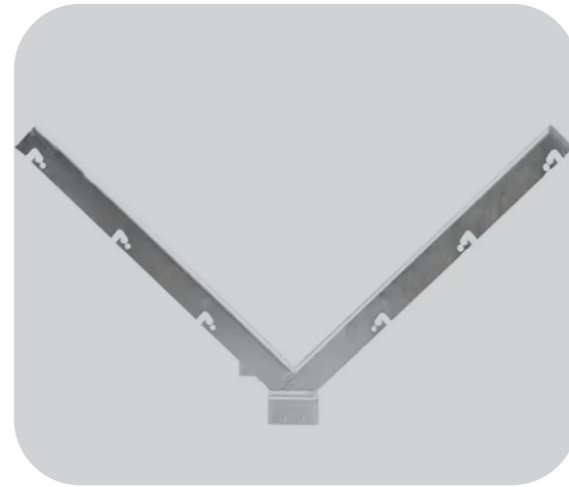

'Y' Bent Arm
Barbed Wire Support

Tensioner
Wire Accesories

Tension Wire
Chainlink support

Vega B 3D Zn
Galvanised Panel

Barbed Wire
250 m Roll

Bracepost
Support Structure

Galvanised Post
Fence Support

Fixing Collar
Panel Support