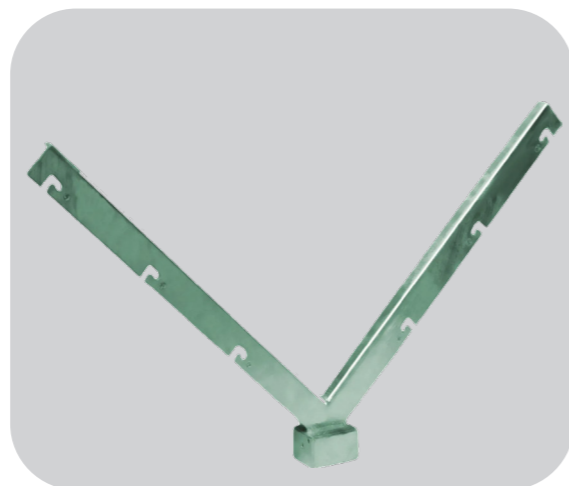

Mesh Panels

Bent arm

Barbed Wire Support

Flexyplast

PVC Chainlink

'Y' Bent Arm

Barbed Wire Support

Tensioner

Wire Accesories

Tension Wire

72 m Roll

Barbed wire

250 m Roll

PVC Coated 40x60 mm Post

Fence Support

Fixing Clamp