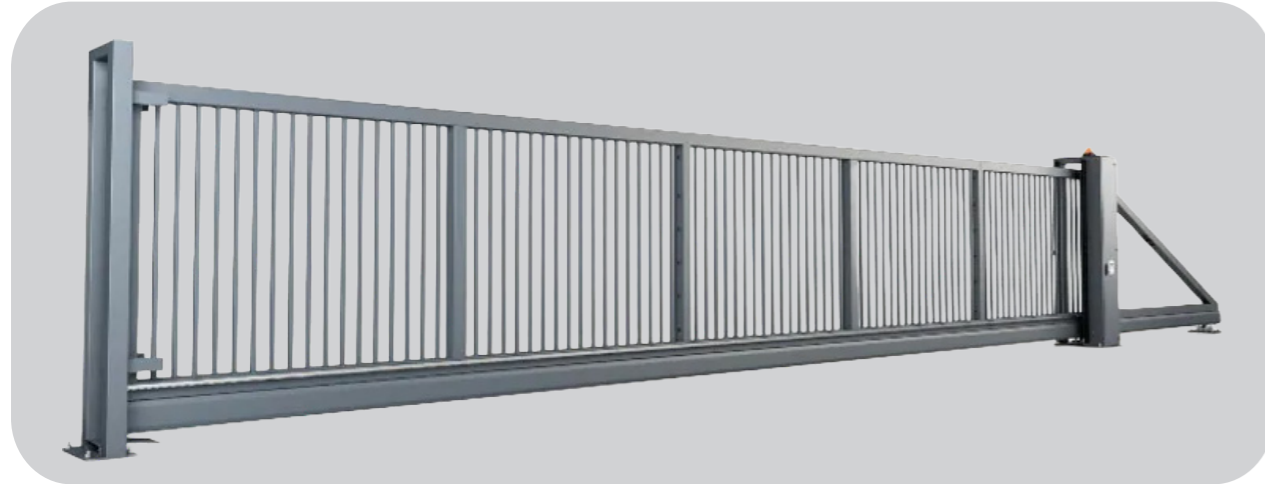

Pilofor Super Auto
Double Leaf Gate

Bastion Auto
Double Leaf Gate

PI 200
Sliding Gate