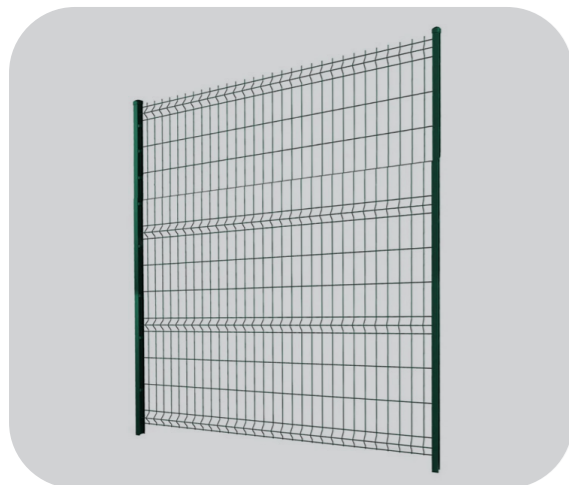

Mesh Panels

Bent arm

Barbed Wire Support

Flexyplast

PVC Chainlink

'Y' Bent Arm

Barbed Wire Support

Tensioner