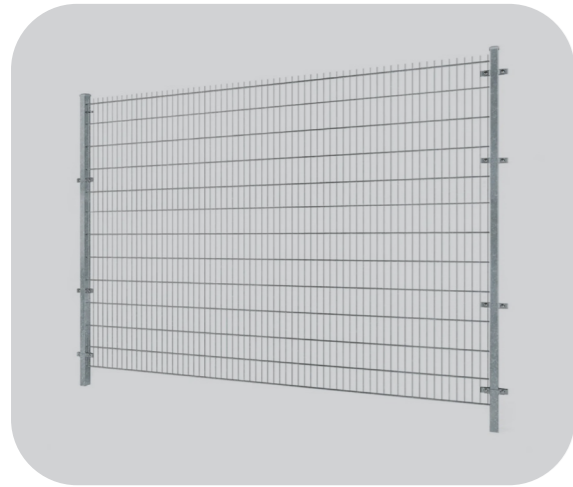

Stainless Steel Hook
Panel Support

Panel Connector
Panel Support

Galvanised Base Plate
Support structure

Double Wire Zn
Galvanised Panel

Razor Wire
15 m Roll

Fixing Clamp
Accessories

Galvanised Wire
26 m Roll