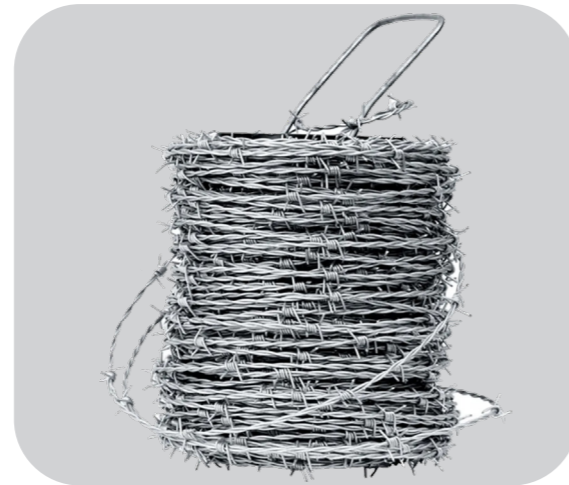

'Y' Bent Arm
Barbed Wire Support

Tensioner
Wire Accesories

Tension Wire
Chainlink support

Vega B 3D Zn
Galvanised Panel

Barbed Wire
250 m Roll

Bracepost
Support Structure

Galvanised Post
Fence Support

Fixing Collar
Panel Support

Stainless Steel Hook
Panel Support

Panel Connector
Panel Support

Galvanised Base Plate
Support structure

Double Wire Zn
Galvanised Panel

Razor Wire
15 m Roll

Fixing Clamp
Accessories

Galvanised Wire
26 m Roll